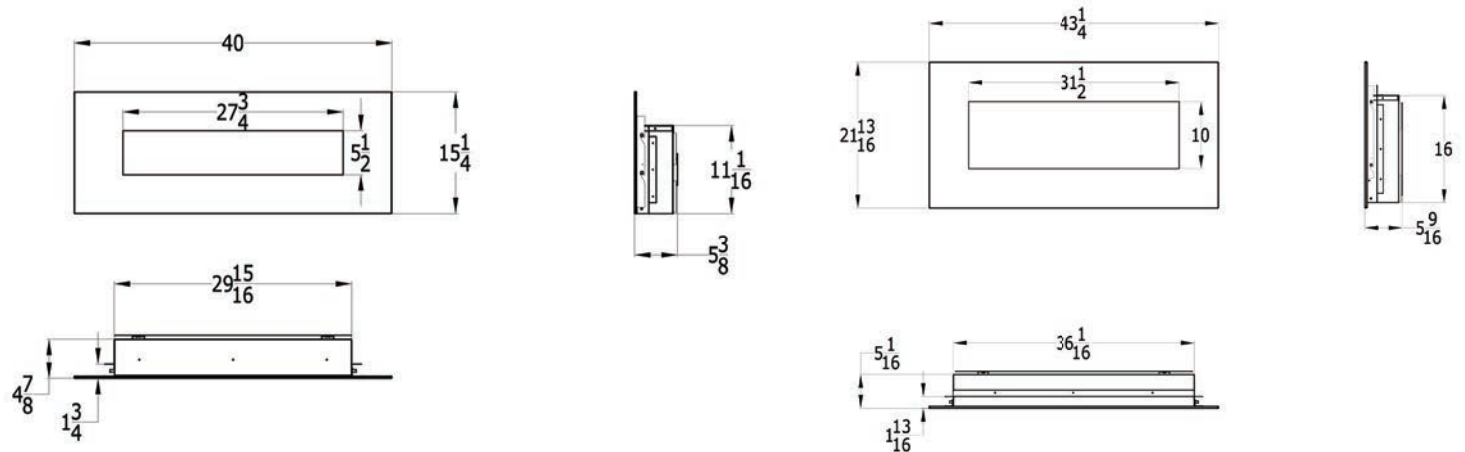

TECHNICAL SPECIFICATIONS	
VOLTS	AC 120V / 60Hz
AMPS	.33 MAX
WATTS	35 - 40
BTU's	NO HEAT
TERMINATION	PLUG
LAMPS	LED

MODEL SHOWN – SF40/BILV SOLO

MODEL SHOWN – FF43/BILV SOLO