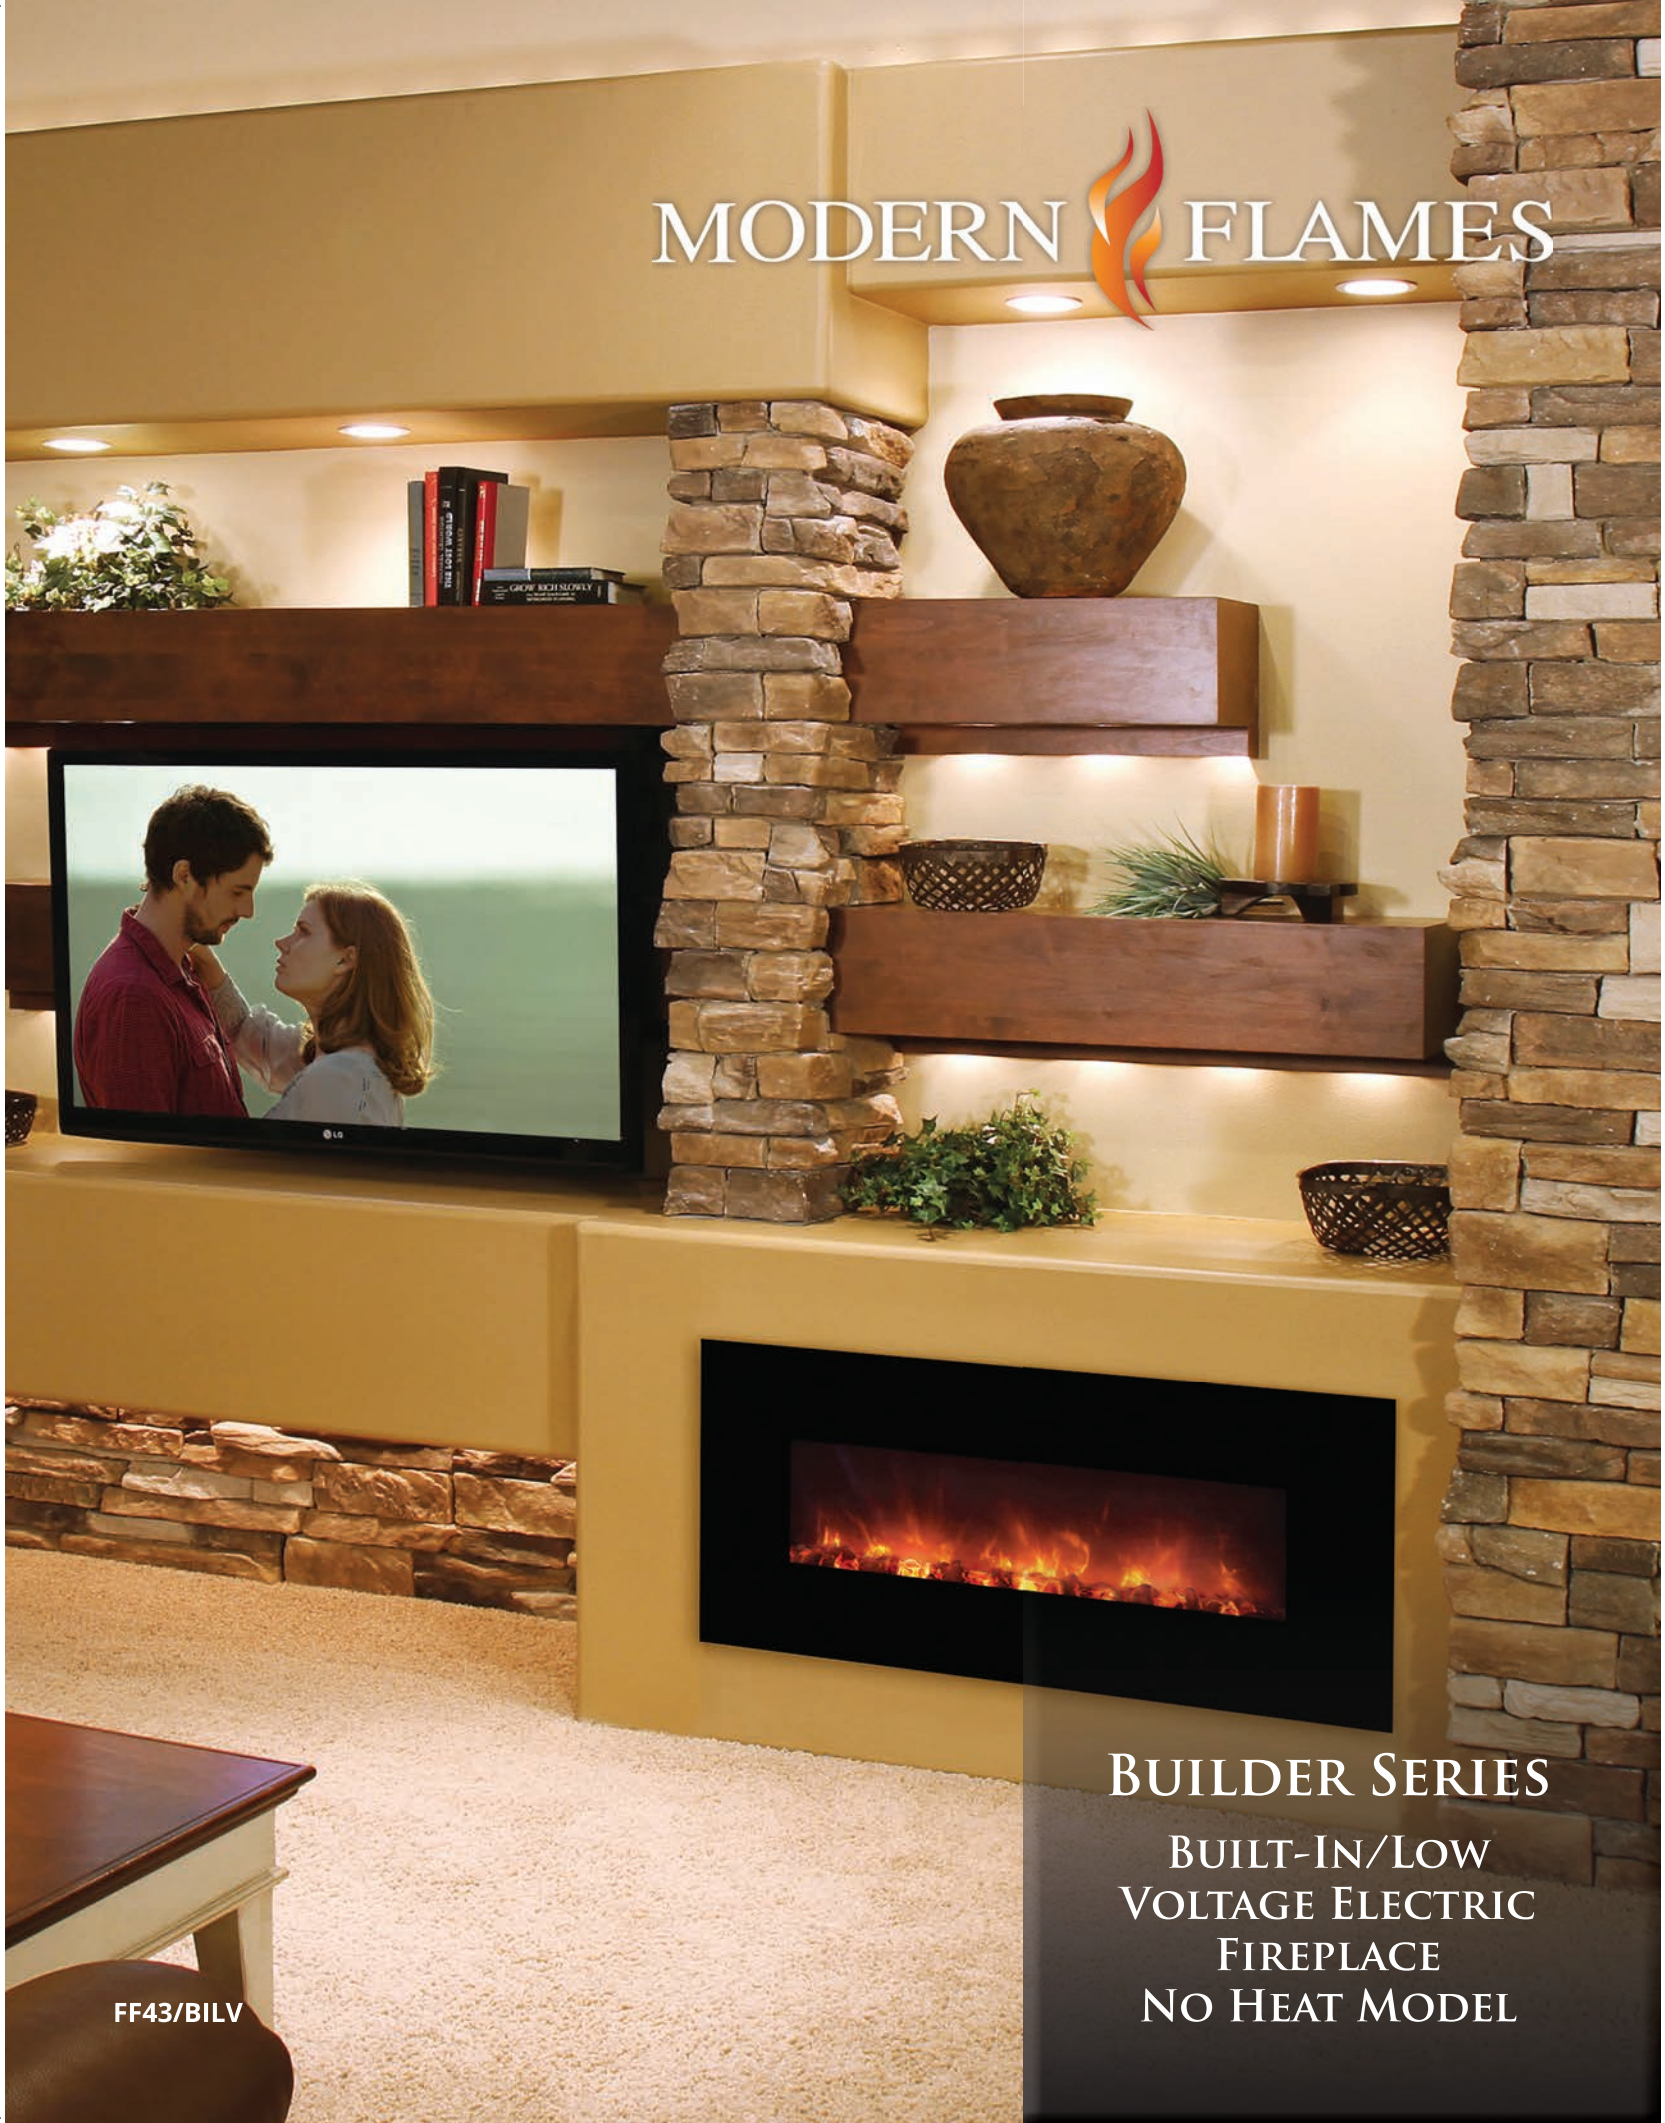

MODERN FLAMES

BUILDER SERIES
BUILT-IN/LOW
VOLTAGE ELECTRIC
FIREPLACE
NO HEAT MODEL

FF43/BILV

SF40/BILV SOLO

FF43/BILV SOLO

STANDARD FEATURES

- LED lighting for 70,000+ hour light bulb life (No Service)
- Recess able for a cleaner and more contemporary look and no black metal showing
- Attachment via nail flanges so it cannot easily be removed by tenants
- Wall switch direct wiring to alleviate needs for remotes and simplify the operation of the unit
- No heat to keep the energy cost usage affordable in situations where ambiance is key
- Simplicity of interior construction – again to provide service free product for the owners of the property
- Realistic flame appearance
- Can be placed on any wall where a picture could be hung – not taking any space out of the living space
- Glass fronts are safe to the touch
- Optional remote control