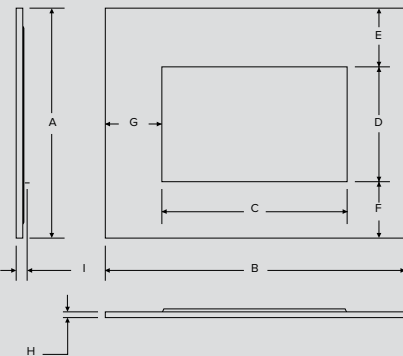

Model

Fuel
Input Max.
Input Min.
FE (P.4.1-02)

Model	MQZDV3318N	MQZDV3318LP	MQZDV3622N	MQZDV3622LP
Fuel	Natural	Propane	Natural	Propane
Input Max.	19,000 BTU	18,000 BTU	21,000 BTU	21,000 BTU
Input Min.	12,100 BTU	11,900 BTU	14,200 BTU	16,200 BTU
FE (P.4.1-02)	53.4%	51.4%	63.9%	60.2%

STANDARD FEATURES

- > Millivolt or IPI valve system allows operation during a power failure with Hi/low heat and flame adjustment.
- > Mobile Home, Bedroom and Bed Sitting Room approved.
- > A Flame Sensor that constantly monitors the pilot flame and provides 100% gas shut off if pilot is not sensed.

OPTIONAL FEATURES

Designer Clean View Circulating Kit – No Louvers Required.

Louvers – Grills available in Black, Classic Series Black with Antique, Chrome or Polished Brass accents

Overlay Doors – Deluxe, Top Half

Designer Doors – Arch or Straight Black Doors

Surrounds Wide (Louvered Units) – Polish Brass, Antique or Chrome

Coverage – MQZDV3318 – 31³/₁₆" h x 36⁵/₈" w
MQZDV3622 – 34¹/₄" h x 41¹/₈" w

Surrounds Slim Line (Louvered Units) – Polished Brass, Antique Brass, Chrome or Gun Metal Black

Coverage – MQZDV3318 – 30⁷/₈" h x 33⁷/₈" w
MQZDV3622 – 34¹/₄" h x 37¹/₂" w

Fan Kit – Heat activated with variable speed control

Thermostat – Wall Mount Millivolt Thermostat or Programmable Thermostat

Remote Control – On/Off, Thermostat, Thermostat/Modulating or Thermostat/Modulating Fan

Child Safety Screen

Porcelain Reflective Liner or Metal Brick Liner

Wall Surrounds – Flatt with Black or Pewter Finishes

Wall Surrounds Accents

- > Keystone – Brushed Chrome or Black
- > Designer Band Accents – 4 x Black (sml), 2 x Chrome (lrg)
- > Designer Corner Accents – 4 x Black