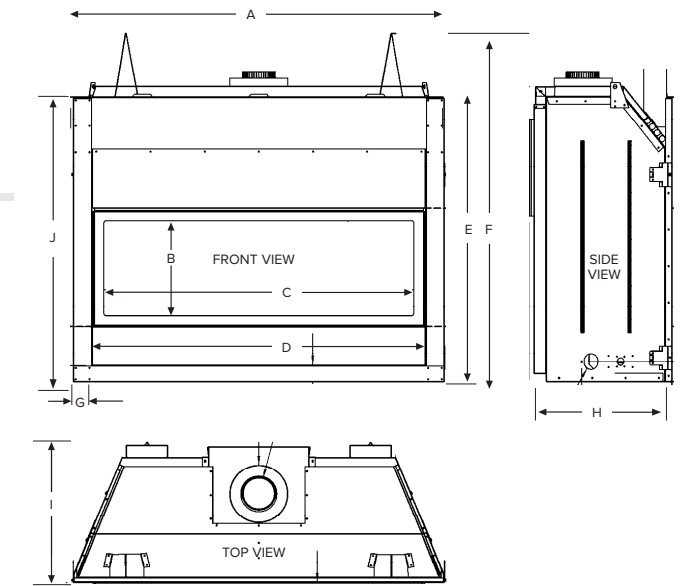

PRODUCT DIMENSIONS

ZRB46

| | |
|---|---------|
| A | 46 1/4" |
| B | 11 7/8" |
| C | 38 5/8" |
| D | 41 5/8" |
| E | 35 1/2" |
| F | 43 1/2" |
| G | 2 3/8" |
| H | 17 7/8" |
| I | 17 7/8" |
| J | 35 1/2" |

| Model | Height | | Front Width | | Depth | |
|-------|---------|---------|-------------|---------|---------|---------|
| | Actual | Framing | Actual | Framing | Actual | Framing |
| ZRB46 | 43 1/2" | 43 3/4" | 46 1/4" | 47" | 17 7/8" | 18 1/4" |