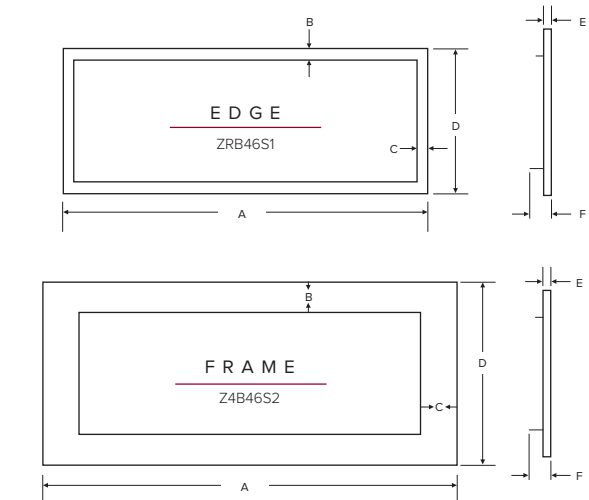

WALL SURROUND TRIM KIT

Z4B46S1 Z4B46S2

A	44 5/8"	50 3/8"
B	1 1/2"	4 3/8"
C	1 1/2"	4 3/8"
D	17 3/4"	22 1/2"
E	1"	1"
F	1 3/4"	1 3/4"

1. Unit Illustrated is a ZRB46N Zero Clearance Direct Vent Gas Fireplace – Natural Gas, ZRB46S2SS Surround (Frame) Stainless Steel, RBCB1 Cannonballs x 14 and ZRB46PL Porcelain Liners.
2. Unit Illustrated is a ZRB46N Zero Clearance Direct Vent Gas Fireplace – Natural Gas, ZRB46S2BL Surround (Frame) Black, MQ46D Driftwood Log Set, MQSTONE Decorative Stones and ZRB46PL Porcelain Liners
3. Unit Illustrated is a ZRB46N Zero Clearance Direct Vent Gas Fireplace – Natural Gas, ZRB46S1SS Surround (Edge) Stainless Steel, ZRB46CSS Child Safety Screen, and ZRB46PL Porcelain Liners.

Unit Illustrated is a ZRB46N Zero Clearance Direct Vent Gas Fireplace – Natural Gas, ZRB46S1BL Surround (Edge) Black, RBCB1 Cannonballs x 14 and ZRB46PL Porcelain Liners.