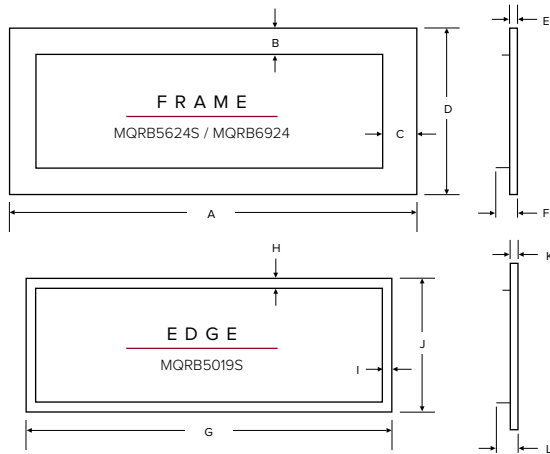

Model	MQRB4436NE MQRB4436N	MQRB4436LPE MQRB4436LP	MQRB5143NE MQRB5143N	MQRB5143LPE MQRB5143LP	MQRB6961NE MQRB6961N	MQRB6961LPE MQRB6961LP
Fuel	Natural Gas	Liquid Propane	Natural Gas	Liquid Propane	Natural Gas	Liquid Propane
Input (Max)	33,000	33,000	40,000	40,000	62,000	62,000
Input (Min)	22,000	26,000	28,000	31,000	43,000	48,500
Glass Window	Ceramic	Ceramic	Ceramic	Ceramic	Ceramic	Ceramic
Electronic Ignition	Yes	Yes	Yes	Yes	Yes	Yes
Millivolt	Yes	Yes	Yes	Yes	Yes	Yes
Glass Size	35" W x 15 1/4" H		42" W x 15 1/4" H		60" W x 15 1/4" H	
Venting	5/7" Kingsman Flex Vent		5/7" Kingsman Flex / 5/8" Hard Pipe*		7/10" Kingsman Flex Vent	
FE (P.4.1-02)	60.9% / 59.1%	60.9% / 59.1%	65.6% / 64%	65.6% / 64%	51.1% / 51.8%	51.1% / 51.8%

* with adapter

WALL SURROUND TRIM KIT

MQRB4436 MQRB5143 MQRB6961

A	49⁷/₈"	56⁷/₈"	74⁷/₈"
B	3⁷/₈"	3⁷/₈"	3⁷/₈"
C	4³/₈"	4³/₈"	4³/₈"
D	23³/₄"	23³/₄"	23³/₄"
E	1"	1"	1"
F	2³/₈"	2³/₈"	2³/₈"

MQRB4436 MQRB5143 MQRB6961

G	44¹/₈"	51¹/₈"	69¹/₈"
H	1¹/₂"	1¹/₂"	1¹/₂"
I	1¹/₂"	1¹/₂"	1¹/₂"
J	19¹/₈"	19¹/₈"	19¹/₈"
K	1"	1"	1"
L	2³/₈"	2³/₈"	2³/₈"