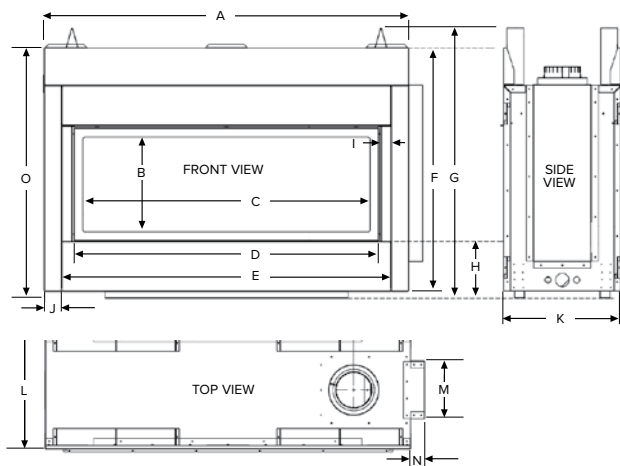

* with adapter

WALL SURROUND TRIM KIT

MQRB4436 MQRB5143 MQRB6961

| | | | |
|---|----------------------------------|----------------------------------|----------------------------------|
| A | 49 ⁷ / ₈ " | 56 ⁷ / ₈ " | 74 ⁷ / ₈ " |
| B | 3 ⁷ / ₈ " | 3 ⁷ / ₈ " | 3 ⁷ / ₈ " |
| C | 4 ³ / ₈ " | 4 ³ / ₈ " | 4 ³ / ₈ " |
| D | 23 ³ / ₄ " | 23 ³ / ₄ " | 23 ³ / ₄ " |
| E | 1" | 1" | 1" |
| F | 2 ³ / ₈ " | 2 ³ / ₈ " | 2 ³ / ₈ " |

MQRB4436 MQRB5143 MQRB6961

| | | | |
|---|----------------------------------|----------------------------------|----------------------------------|
| G | 44 ¹ / ₈ " | 51 ¹ / ₈ " | 69 ¹ / ₈ " |
| H | 1 ¹ / ₂ " | 1 ¹ / ₂ " | 1 ¹ / ₂ " |
| I | 1 ¹ / ₂ " | 1 ¹ / ₂ " | 1 ¹ / ₂ " |
| J | 19 ¹ / ₈ " | 19 ¹ / ₈ " | 19 ¹ / ₈ " |
| K | 1" | 1" | 1" |
| L | 2 ³ / ₈ " | 2 ³ / ₈ " | 2 ³ / ₈ " |

PRODUCT DIMENSIONS

MQRB4436 MQRB5143 MQRB6961

| | | | |
|---|----------------------------------|----------------------------------|----------------------------------|
| A | 44 ¹ / ₈ " | 51 ¹ / ₈ " | 69 ¹ / ₈ " |
| B | 13 ¹ / ₄ " | 13 ¹ / ₄ " | 13 ¹ / ₄ " |
| C | 33 ¹ / ₈ " | 40 ¹ / ₈ " | 58 ¹ / ₈ " |
| D | 36 ¹ / ₄ " | 43 ¹ / ₄ " | 61 ¹ / ₄ " |
| E | 39" | 46" | 64 ¹ / ₈ " |
| F | 34" | 34" | 38" |
| G | 37 ³ / ₈ " | 37 ³ / ₈ " | 45 ³ / ₈ " |
| H | 7 ⁷ / ₈ " | 7 ⁷ / ₈ " | 7 ⁷ / ₈ " |
| I | 1 ¹ / ₂ " | 1 ¹ / ₂ " | 1 ¹ / ₂ " |
| J | 2 ¹ / ₂ " | 2 ¹ / ₂ " | 2 ¹ / ₂ " |
| K | 16 ¹ / ₂ " | 16 ¹ / ₂ " | 20 ¹ / ₂ " |
| L | 16 ¹ / ₂ " | 16 ¹ / ₂ " | 20 ¹ / ₂ " |
| M | 8 ¹ / ₈ " | 8 ¹ / ₈ " | 12 ¹ / ₈ " |
| N | 2" | 2" | 2 ⁷ / ₈ " |
| O | 35" | 35" | 39" |