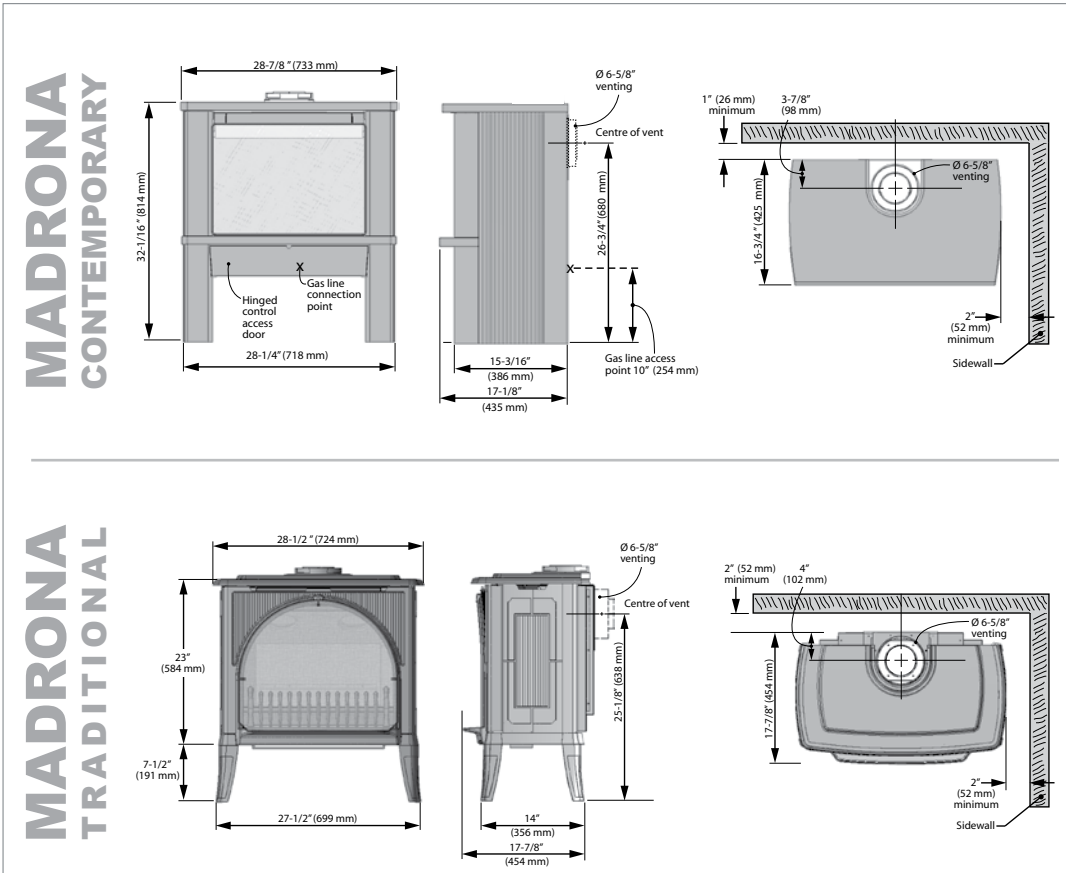

MADRONA SERIES PRODUCT DIMENSIONS