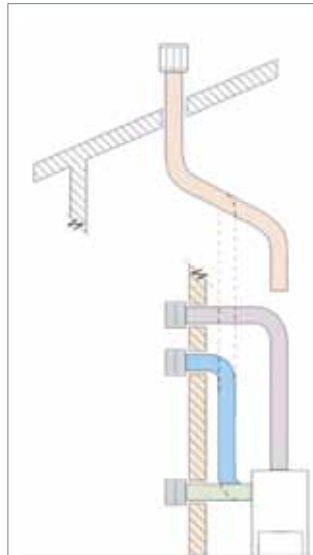

VENTING OPTIONS

TOP & REAR VENT OPTIONS

Both Traditional and Contemporary Madrona designs offer top and rear vent installation options. Please review complete manual before installation.