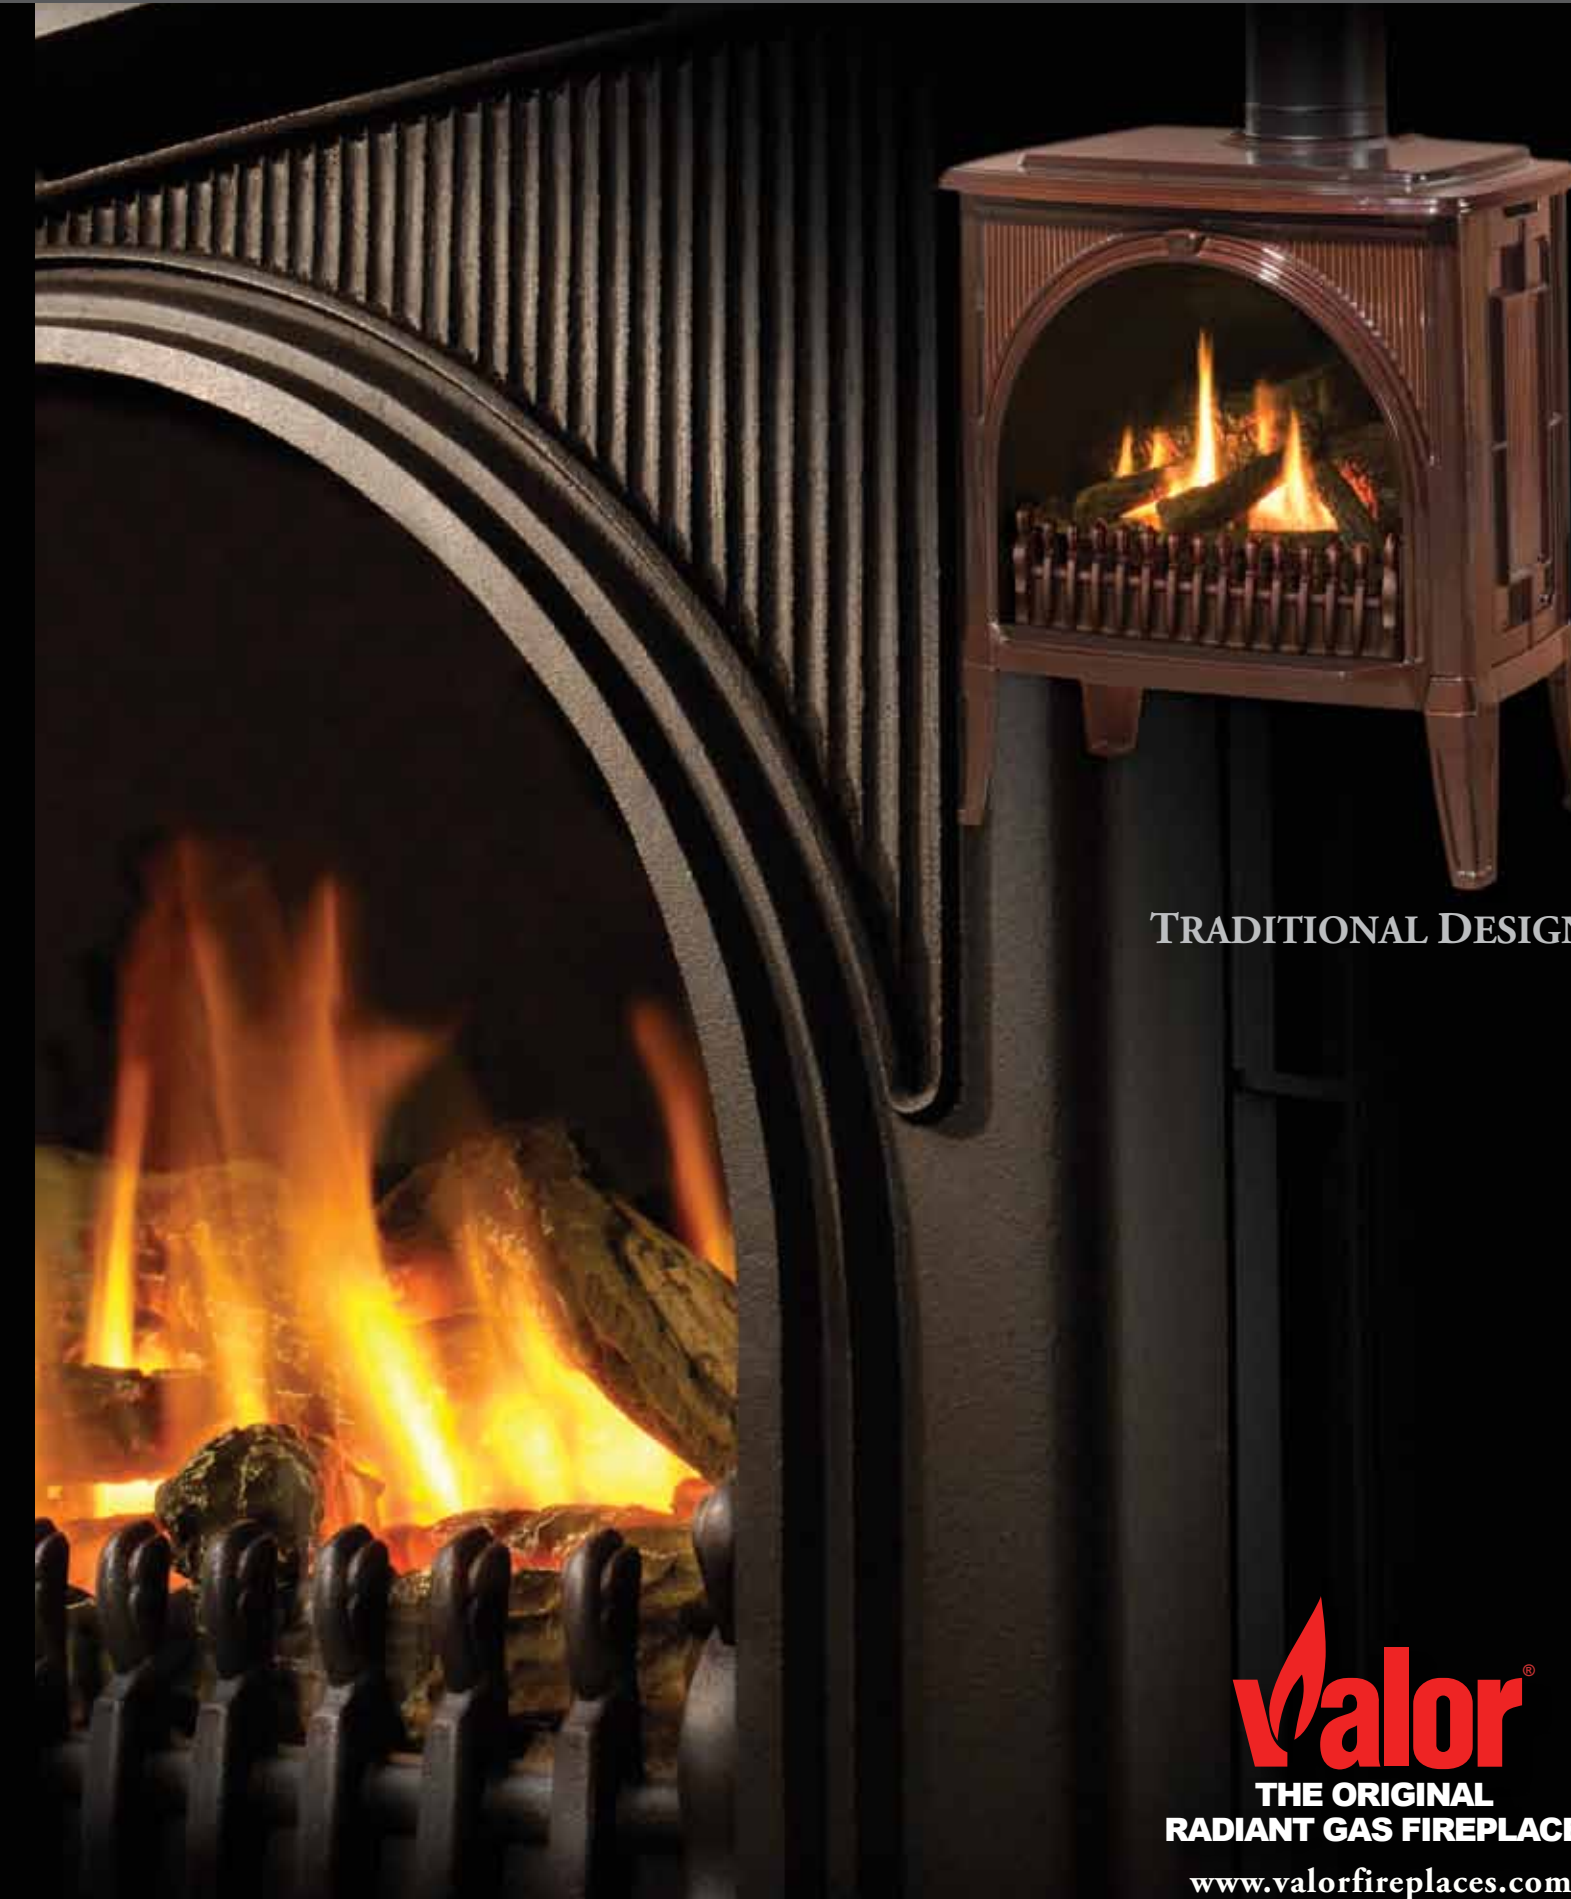

CONTEMPORARY DESIGN

valor MADRONA FREESTANDING SERIES™

TRADITIONAL DESIGN

valor
THE ORIGINAL
RADIANT GAS FIREPLACE™
www.valorfireplaces.com